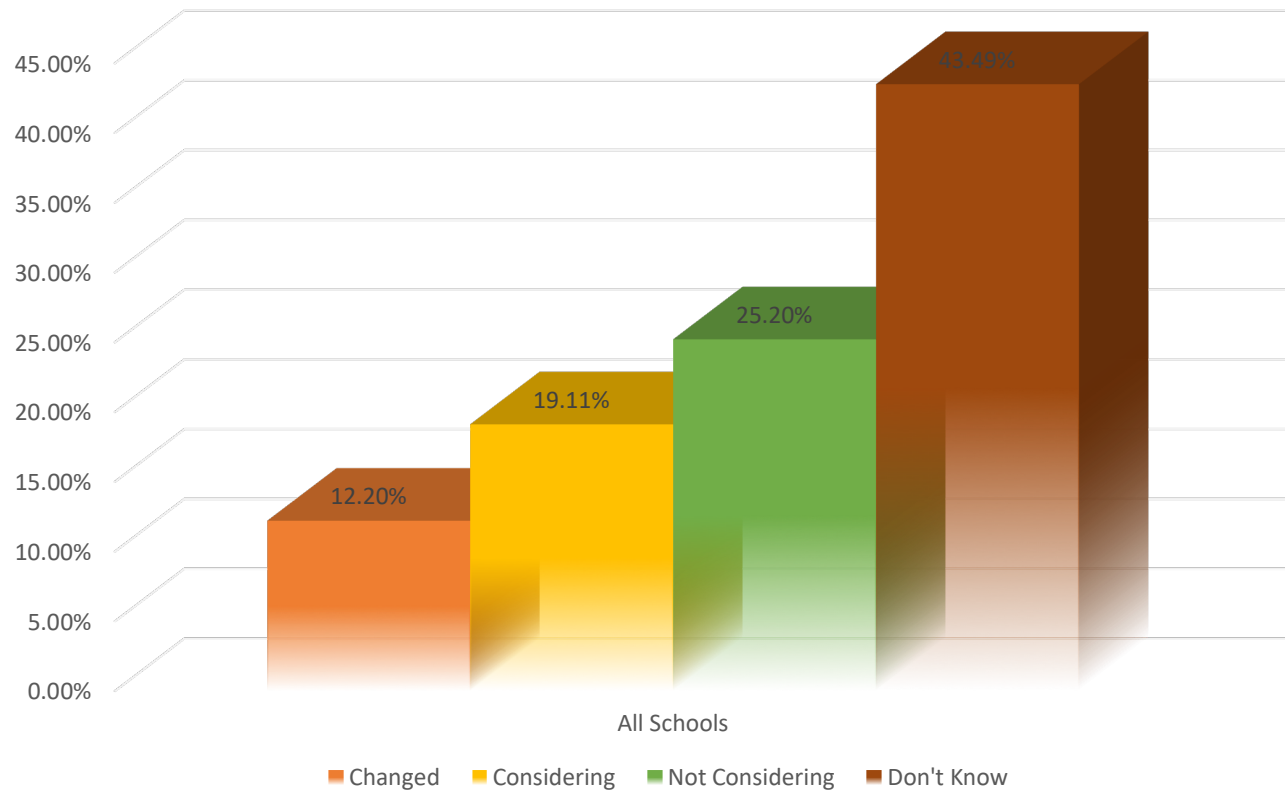

MASSACHUSETTS DISTRICT START TIME STATUS*

*As of 2/12/19; based on superintendent email replies and public information; excludes vocational-technical districts, charter schools and K-6 districts