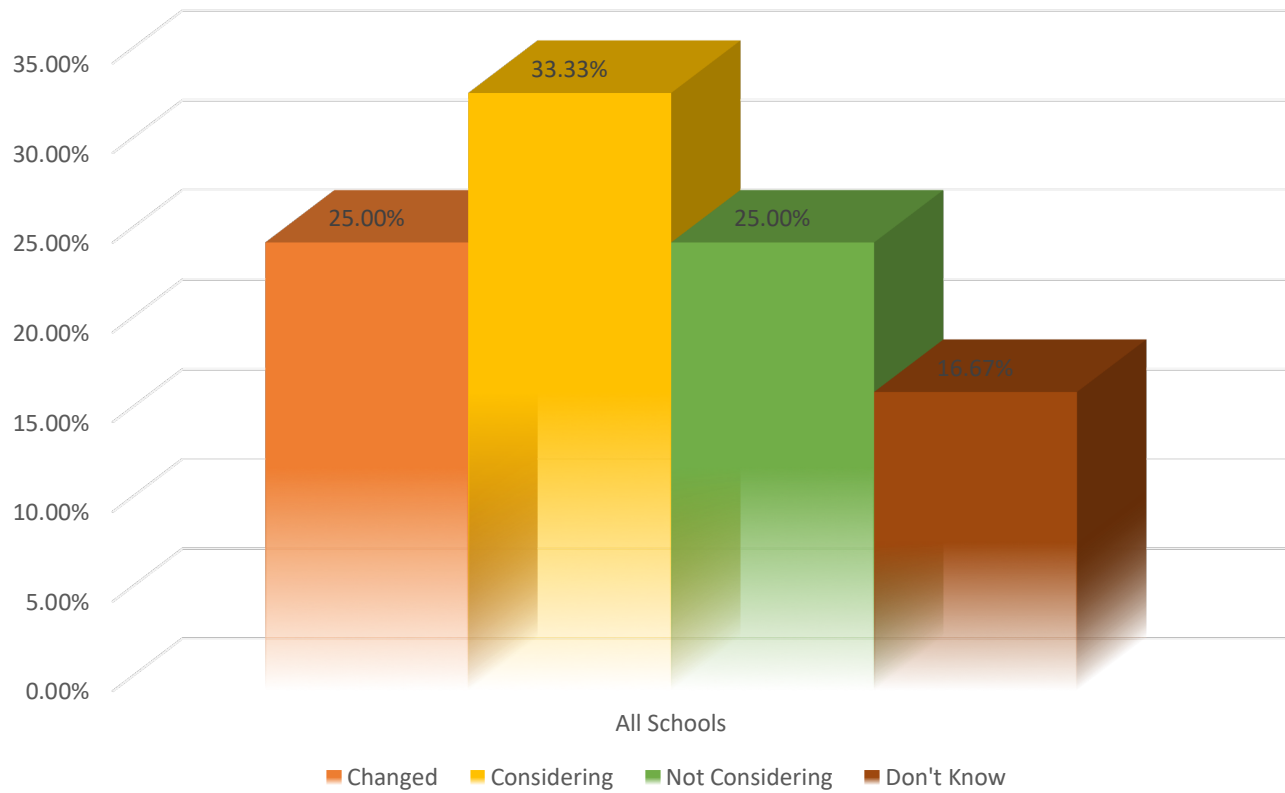

TRI-VALLEY LEAGUE START TIME STATUS*

*As of 2/12/19; based on superintendent email replies and public information